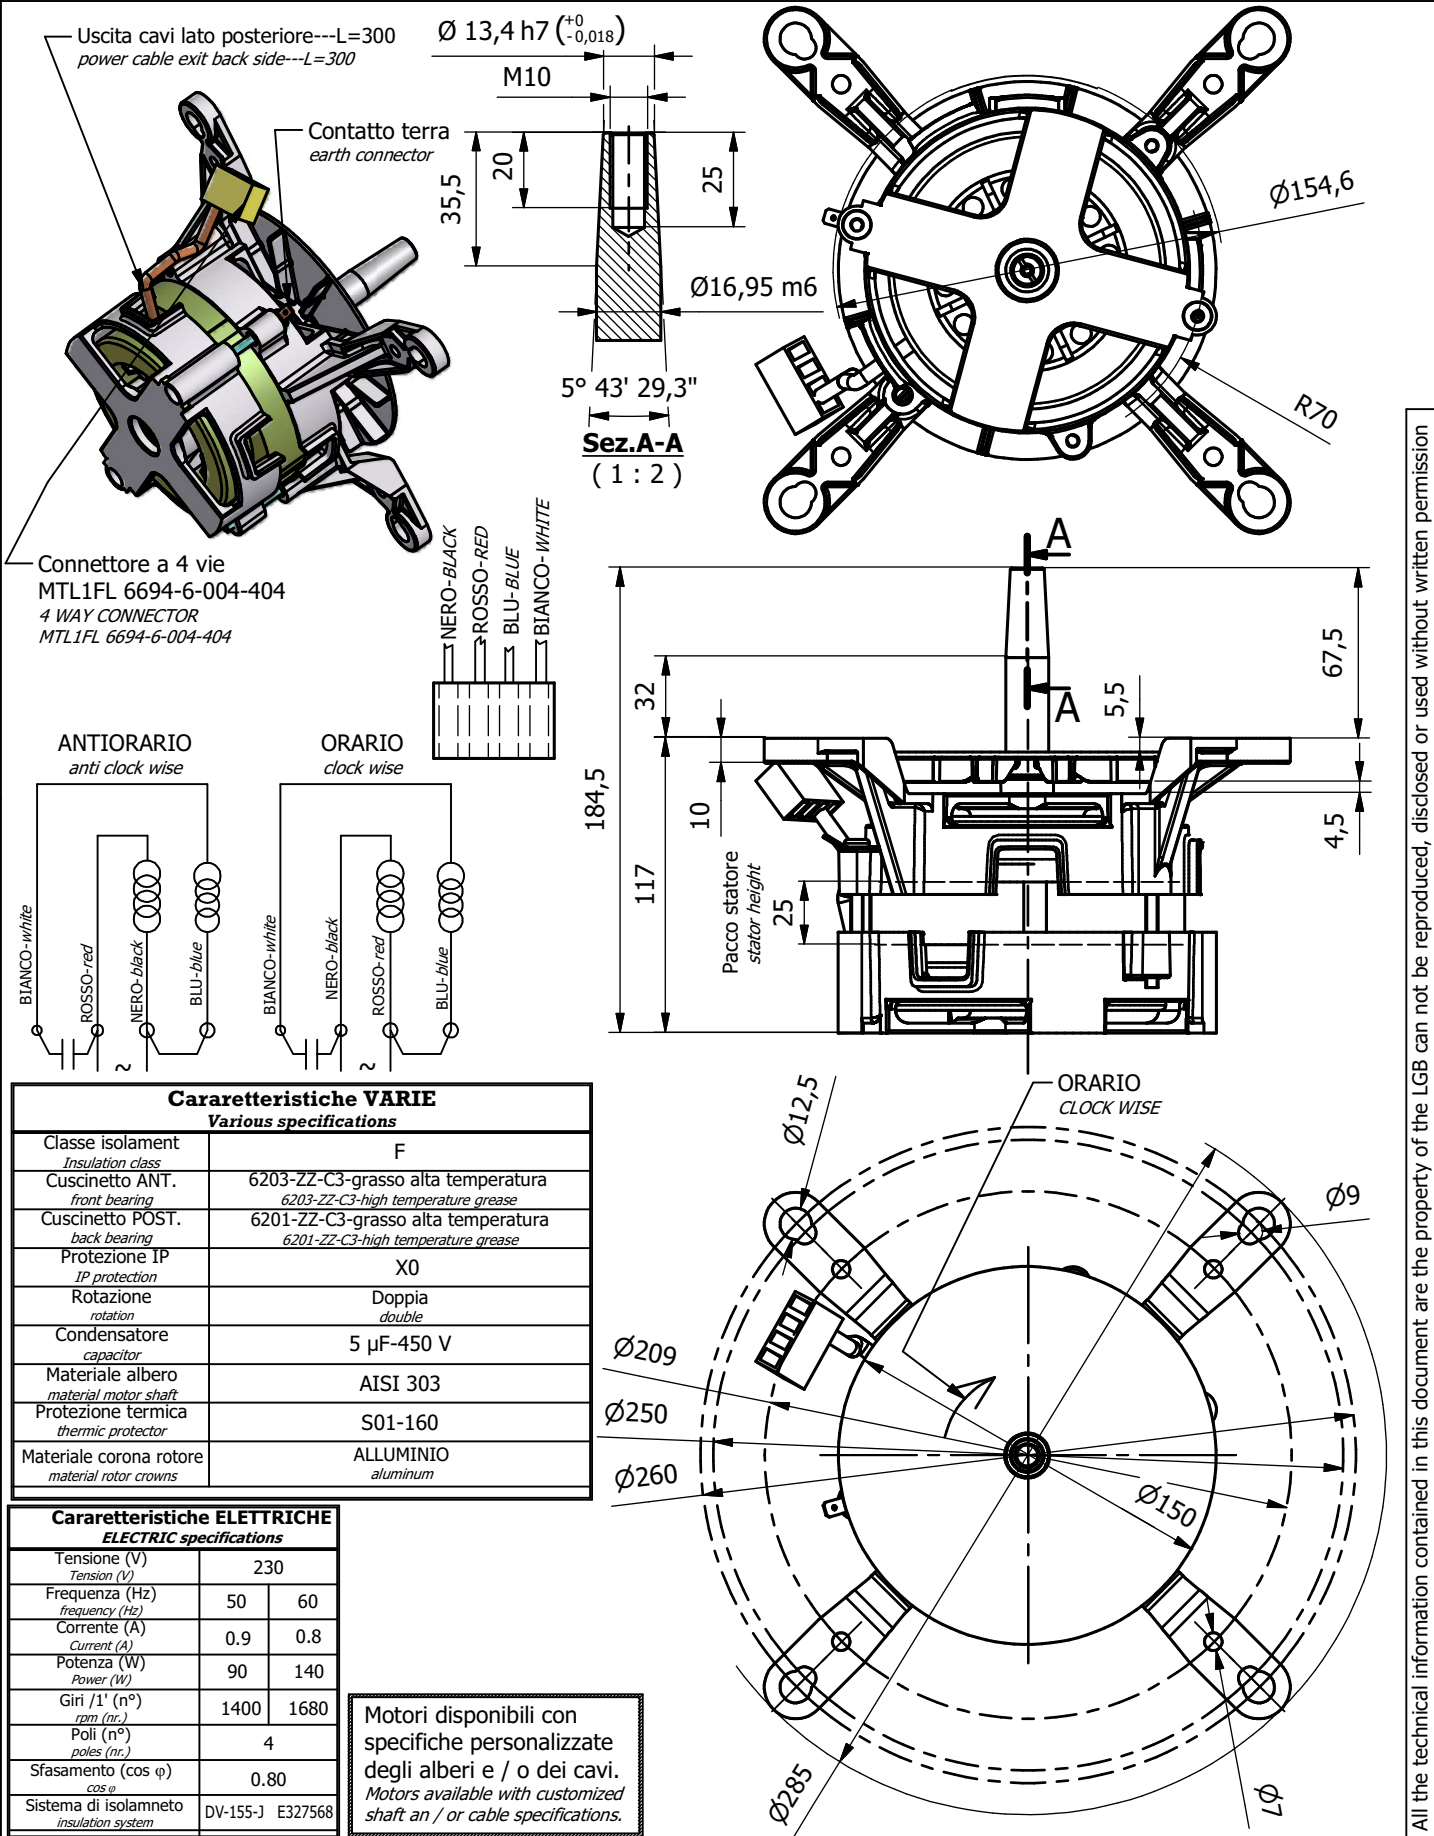

CUSTOMER

Rev.	Date	Description	DWN.BY	CHK.BY
a	03-11-09	Prima emissione (first issue)	G.Cesaro	G.Lovisetto

DESCRIPTION

MFR80 H25 230V 230/50-60/1

All the technical information contained in this document are the property of the LGB can not be reproduced, disclosed or used without written permission